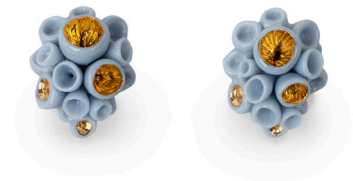

BOLETUS

01040196
Boletus 1 (Gold). On the Prairie
Wholesale: \$200 | Retail: \$400

01040197
Boletus 2 (Gold). Night Approaches
Wholesale: \$200 | Retail: \$400

01040198
Boletus 3 (Gold). Gardens of Valencia
Wholesale: \$215 | Retail: \$430

LLADRÓ

JEWELRY

01010234
Golden blue reef necklace
Wholesale: \$280 | Retail: \$560

1010235
Golden blue reef pendant
Wholesale: \$127.50 | Retail: \$255

01010236
Golden blue reef metal bracelet
Wholesale: \$155 | Retail: \$310

01010237
Golden blue reef metal ring
Wholesale: \$117.50 | Retail: \$235

01010238
Golden blue reef long earrings
Wholesale: \$255 | Retail: \$510

01010239
Golden blue reef stud earrings
Wholesale: \$152.50 | Retail: \$305