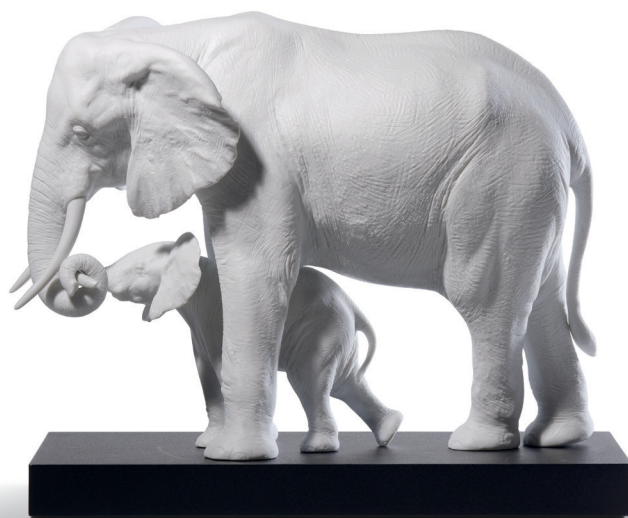

LEADING THE WAY (WHITE)
01008695
29 x 36 x 19 cm
₹ 75,000