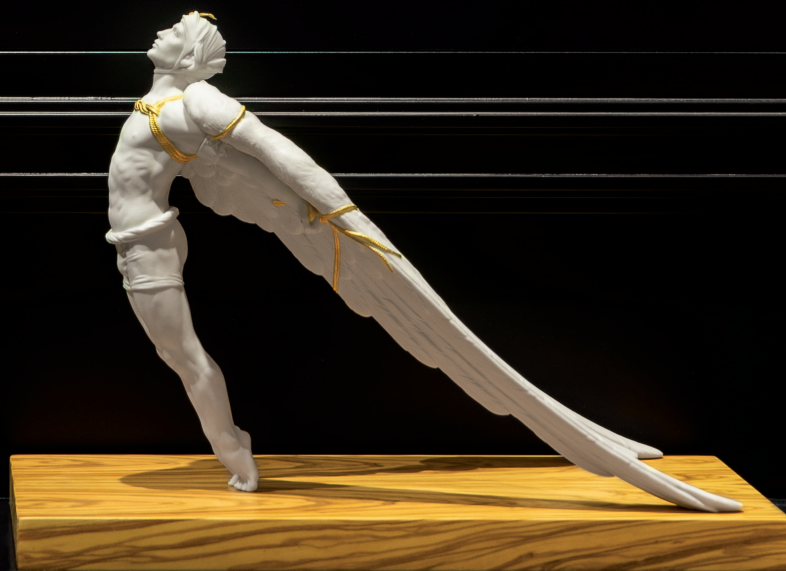

FANTASY & MYTHOLOGY

Finding inspiration from the world of fantasy and dreams, Lladró artists have created exclusive sculptures of angels, mermaids and other mythological beings that are as distinct as they are universal.

01009393
Icarus
Base included
28 x 38 x 27 cm
₹ 133,500